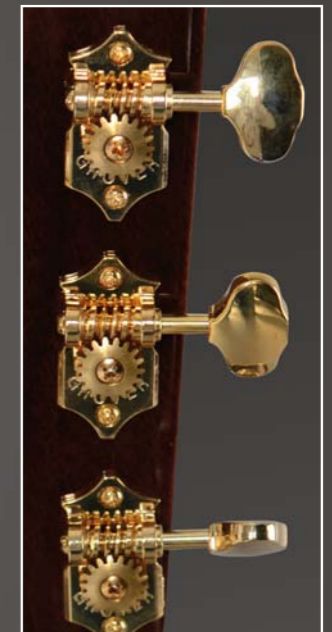

DR-42

Body Size	D-14 Fret
Top	Solid Sitka Spruce
Back & Sides	Indian Rosewood
Neck	Mahogany
Nut	Bone
Saddle	Bone / Compensated
Fingerboard	Indian Rosewood
Scale Length	25.4" (645 mm)
Neck width at nut	1-11/16" (42,9 mm)
Tuning Machines	Gold, Grover Open-Geared