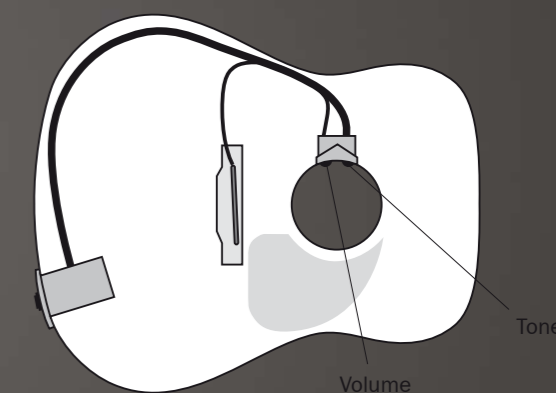

SDM-15 (bag included)

Body Size	D-14 Fret
Top	Solid Mahogany
Back & Sides	Solid Mahogany
Neck	Mahogany
Nut	Bone
Saddle	Bone / Compensated
Fingerboard	Ebony
Scale Length	25.4" (645 mm)
Neck width at nut	1-11/16" (42,9 mm)
Tuning Machines	Chrome, Grover diecast
Electronics	Fishman Sonitone